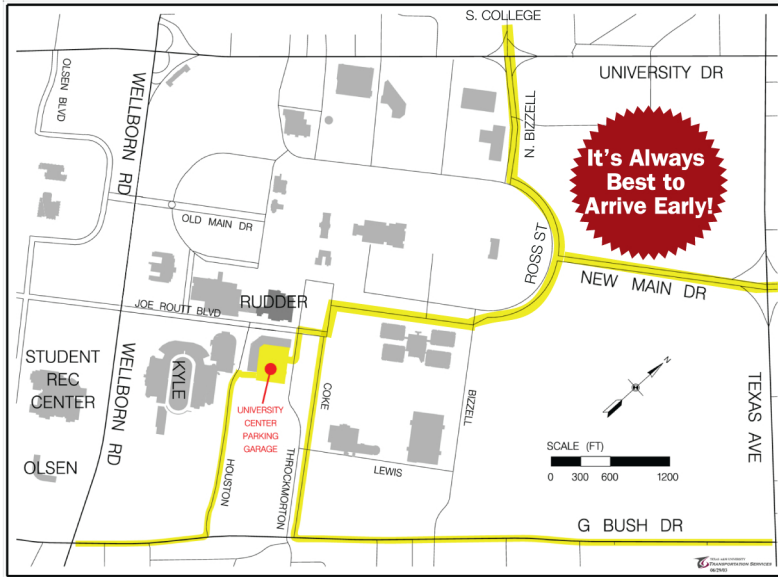

Know Before You Go

Performance Night Parking Information

OPAS Performance Night Parking Available in the University Center Parking Garage

Please use map at left to enter parking garage. No payment will be required before or after the performance. "Gold Seal" parking pass holders should place your hangtag on your rearview mirror. Parking spaces designated for "Gold Seal" patrons will be available on the first level of the garage. Handicapped parking spots are available on the first level of the garage as well.

IMPORTANT! Due to campus construction, you will not be able to access Joe Routt Boulevard from Wellborn. Please enter campus via the highlighted routes on the above map.